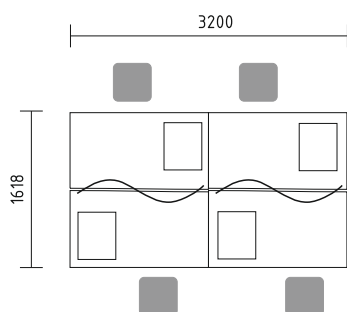

OGI_A

Depending on the type of computer in use, you can arrange your work desk properly, without having to sacrifice vital work space.

BAG218 bench 1600/1618/740mm
RS15 panel 1500/400mm
KKT11 x2 pedestal 416/600/586mm
A2104HZ x3 storage 801/432/777mm

BAG318 bench 3200/1618/740mm + **PK80** cable grommet Ø80
SLD13HT x4 pedestal 416/600/587mm
SNL16 sunbean lamp Ø1440/410mm
LOUNGE SEAT possible configuration