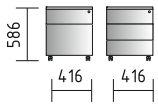

Handy containers are essential in any work space. These adjustable units can be strategically placed or removed from desks measuring 600mm-800mm to satisfy the individual needs of the project.

pedestals hpl front and top