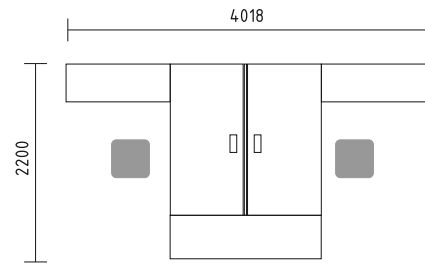

OGI_Q

OGI is a modern desk for today's busy manager.
Contemporary design allows easy access
to important files and documents with a limited movement.

- **BQG34** bench 1600/1618/740mm + **M04** mediabox 4x230v, 2xRJ45, 1xUSB
- **PL22** extension 1618/600mm + **NG41** x2 supporting leg 40/40/712mm
- **A3L06** x2 tambour storage 1200/434/740mm
- **ZMG16** acoustic panel 1590/38/350mm
- **CAN11** lamp 1105/360/360mm