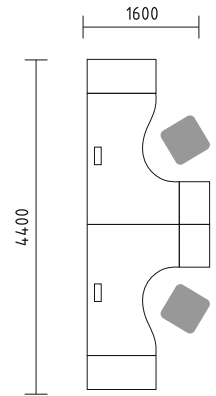

OGI_V

OGI V's simple complexity opens up new possibilities for extension of the system in all directions effectively for stat meetings from an individual solution.

- **BVG17** desk 1800/1200/740mm + **M05** top access
- **BVG18** desk 1800/1200/740mm + **M05** top access
- **KDT73** x2 pedestal 402/800/740mm
- **KDT64** x2 pedestal 402/600/740mm