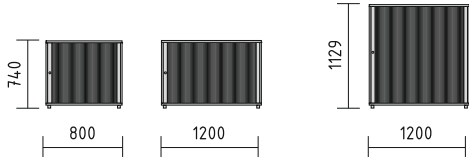

sliding/blind door

Tambour and sliding door cabinets can be perfectly aligned in compact spaces.