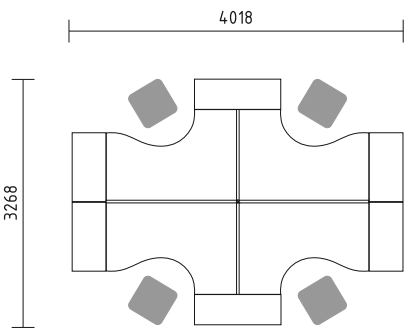

OGI_V

OGI V's simple complexity opens up new possibilities for extension of the system in all directions effectively for stat meetings from an individual solution.

- **BVG17** desk 1800/1200/740mm + **M05** top access
- **BVG18** desk 1800/1200/740mm + **M05** top access
- **KDT73** x2 pedestal 402/800/740mm
- **KDT64** x2 pedestal 402/600/740mm

- **BVG10** x2 desk 1600/1200/740mm
- **BVG11** x2 desk 1600/1200/740mm
- **ZMG16** x2 acoustic panel 1590/38/350mm
- **ZMG12** x2 acoustic panel 1190/38/350mm
- **KDT74** x4 pedestal 402/800/740mm
- **A2L06** x2 tambour storage 1200/434/740mm
- **A5104** x2 storage 801/432/1833mm
- **A5504** x2 storage 801/432/1833mm + **AS300** glass door with aluminium frame 3oh