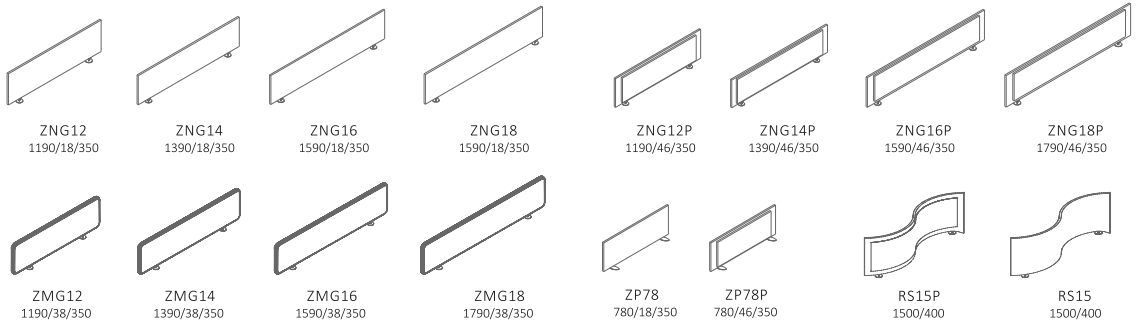

PO27  
800/800/500

PO26  
ø800/500

POG31  
1400/800/740

POG41  
2000/1000/740

POG52  
2400/1000/740

ST14S  
1400/1100/730

ST14  
1400/1100/800/730

ST24  
2400/1000/730

ST12P  
2000/1000/730

ST12E  
2000/1000/730

ST12  
ø1200/730

ST08  
ø800/730

PEDESTALS

EXTENSIONS

SCREENS

MODESTY  
PANELS

STORAGES

A6204  
801/600/1833

A5504  
801/432/1833

A5404  
801/432/1833

A5304  
801/432/1833

A5104  
801/432/1833

A57P3  
602/432/1833

A56P2  
402/432/1833