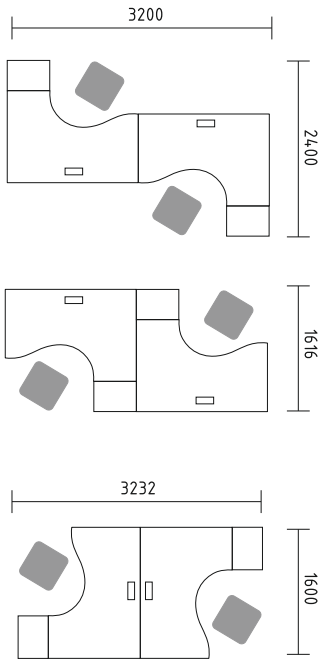

Thoughtful workstation layouts inspire concentration more effectively.
The design flexibility of the radial desks revolutionises the ergonomic planning of your work environment.