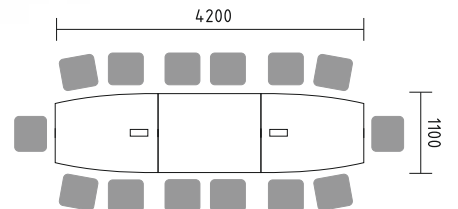

- BUG58** bench 3200/1618/740mm + **BUG14** bench 1600/1618/740mm + **M05** top access  
**SLD13HT** x3 pedestal with HPL front and top 416/600/587mm  
**ZMG16** x3 acoustic panel 1590/38/350mm  
**WS01** hanger 780/310/1640mm  
**SNL16** x2 sunbean lamp Ø1440/410mm

# conference tables

The conference tables complement the OGI workstation system.  
Different appearance and dimensions create endless possibilities of arrangement.

**ST12** table Ø1200/730mm  
**A3504** x3 storage 801/432/1129mm + **AS300** glass door with aluminium frame 3oh

- ST12E** table 2000/1000/730mm
- A2104** x2 storage 801/432/777mm
- A2504** storage 801/432/777mm
- A2902** storage 402/432/777mm

**ST14** x2 table 1400/1000/1100/730mm

**ST14** x2 table 1400/1000/1100/730mm + **M05** top access  
**ST14S** table 1400/1100/730mm