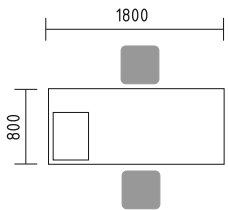

- BQG05** desk 1800/800/740mm
- SLD13** pedestal 416/600/586mm
- A3504** x3 storage 801/432/1129mm + **AS31** x6 glass door 3oh
- WS01** hanger 780/310/1640mm

Simplistic design of benches enhances the flow of communication and allows eye contact with minimum obstruction.