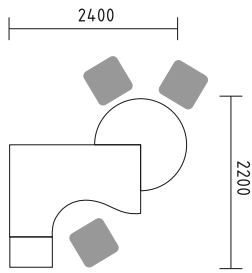

Cleverly disguised media ports are camouflaged within the legs of these desks underlying their functionality and classic design.

- **BNG17** desk 1800/1200/740mm
- **PL27** extension $\varnothing$ 1200mm + **NE41** supporting leg $\varnothing$ 40/712mm
- **KDT64** pedestal 402/600/740mm
- **A2L06** x2 tambour storage 1200/434/740mm
- **LOUNGE SEAT** - possible configuration

- **BNG10** desk 1600/1200/740mm
- **KKT64** pedestal 402/600/740mm
- **A5104** x2 storage 801/432/1833mm
- **A5504** storage 801/432/1833mm + **AS300** glass door with aluminium frame 3oh
- **A2104** x3 storage 801/432/777mm
- **ST08** table $\varnothing$ 800/730mm