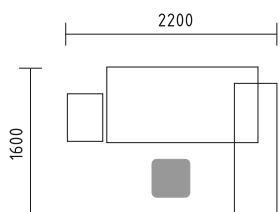

OGI_Y

Perfectly placed higher cabinets and pedestals have a modern adaptability thus creating an unrivalled work environment.

- **BYL20** desk 1702/1600/740mm
- **UR15** metal modesty panel 1400/15/300mm
- **KDT13** pedestal 402/600/586mm
- **ST08** table Ø800/730mm