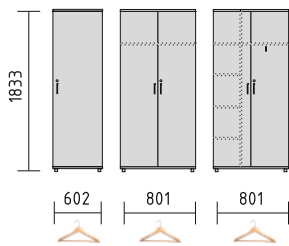

wardrobe

glass door

Wing cabinet door styling is available in tempered and clouded glass in aluminium frame.