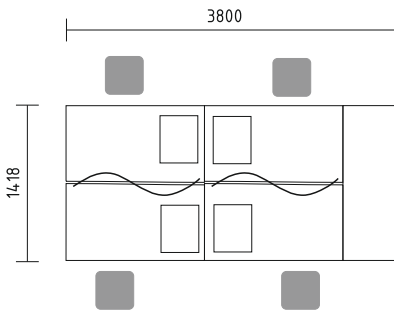

OGI_A

It is important that the design caters to the comfort and functionality of the work place interior.
The OGI_A design offers two types of worktop counters sizes and an S shaped panel.

- **BAG316** bench 3200/1418/740mm + **M05** top access
- **RS15** panel 1500/400mm
- **KKT12** x2 pedestal 402/600/586mm

- **BAG318** bench 3200/1618/740mm + **PK80** cable grommet Ø80
- **RS15P** x2 panel 1500/400mm
- **PL22** extension 1618/600mm + **NS10** x2 supporting leg 30/60/712mm
- **KKT11** x4 pedestal 416/600/586mm
- **A3104HZ** x2 storage 801/432/1129mm
- **A3404HZ** storage 801/432/1129mm