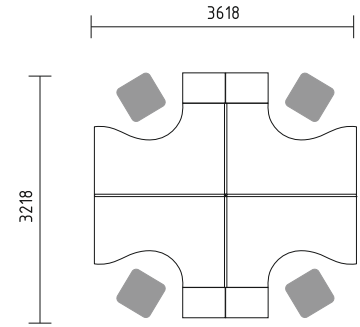

OGI_N

Workstations can be flexibly customized with desks extensions influencing brainstorming sessions and important decision making.

- **BNG17** x2 desk 1800/1200/740mm
- **BNG18** x2 desk 1800/1200/740mm
- **ZMG18** x2 acoustic panel 1790/38/350mm
- **ZMG12** x2 acoustic panel 1190/38/350mm
- **KDT64** x4 pedestal 402/600/740mm
- **MM-PM** x3 lounge seat 450/450/420mm