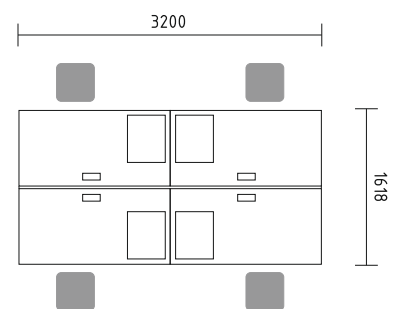

- BQG05** desk 1800/800/740mm
- SLD13** pedestal 416/600/586mm
- A3504** x3 storage 801/432/1129mm + **AS31** x6 glass door 3oh
- WS01** hanger 780/310/1640mm

Simplistic design of benches enhances the flow of communication and allows eye contact with minimum obstruction.

# OGI\_Y

Perfectly placed higher cabinets and pedestals have a modern adaptability thus creating an unrivalled work environment.

- BYL20** desk 1702/1600/740mm
- UR15** metal modesty panel 1400/15/300mm
- KDT13** pedestal 402/600/586mm
- ST08** table Ø800/730mm

- BYL20** x2 desk 1702/1600/740mm
- MM-PM** x3 lounge seat 450/450/420mm

Our rich selection of cabinets makes the size of your office irrelevant by demonstrating versatility in all conditions. Our system promotes utilizing limited spaces for maximum productivity and communication.

- BYG34** bench 1600/1618/740mm
- A2L06** x2 tambour storage 1200/434/740mm
- KKT13** x2 pedestal 402/600/586mm
- ZMG16** acoustic panel 1590/38/350mm

- BYG58** bench 3200/1618/740mm + **M05** top access
- S81** x2 vertical cable duct
- KDT13** x4 pedestal 402/600/586mm