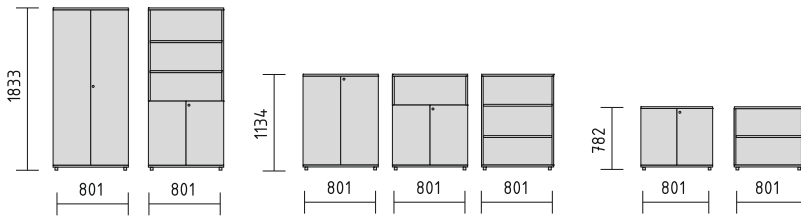

The perfect climate of a fresh office is created with the front HPL being available in a variety of colors. Creative fresh thinking is the result of a great office color scheme. Shelves with a height of 20h and 30h can be customized with a glass top

+ glass top