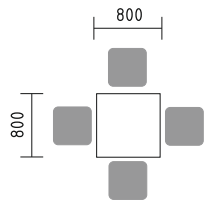

**BUG56** bench 2800/1618/740mm + **M05** top access  
**A5104HZ** x4 storage with HPL front 801/432/1833mm  
**SNL16** sunbeam lamp  $\varnothing$ 1440/410mm

These unique conference tables inspire communication and teamwork.

- PLF14L** table 1400/1000/1100/740mm + **M05** top access
- PLF14P** table 1400/1000/1100/740mm + **M05** top access
- PLF14S** table 1400/1100/740mm

**PLF12P** table 2000/1000/800/740mm

**PLF81** table 800/800/740mm