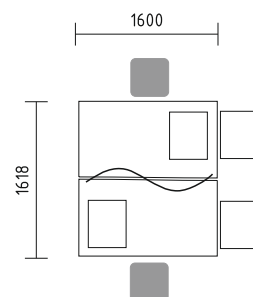

OGI_A

Depending on the type of computer in use, you can arrange your work desk properly, without having to sacrifice vital work space.

BAG218 bench 1600/1618/740mm
RS15 panel 1500/400mm
KKT11 x2 pedestal 416/600/586mm
A2104HZ x3 storage 801/432/777mm