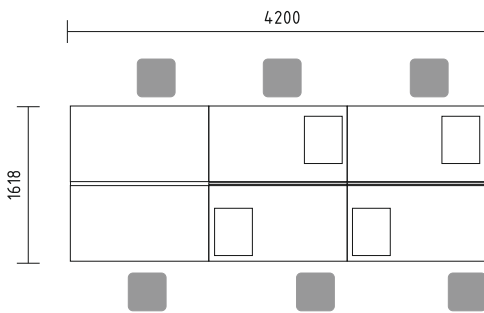

The modular functionality of our desks supports creativity in a confined space with an easy access to media ports.

Simplified assembly encourages timesaving solutions when creating a new work environment to suit the needs of both the individual contributor and the workgroup.

- **BYG58** bench 3200/1618/740mm + **BYG14** bench 1600/1618/740mm
- **KDT13** x4 pedestal 402/600/586mm
- **ZNG16P** x2 MFC panel with fabric screen 1590/46/350mm
- **A3105** x3 storage 801/432/1129mm

- **BYG56** bench 2800/1618/740mm + **BYG13** bench 1400/1618/740mm
- **S81** vertical cable duct
- **ZNG14P** x2 MFC panel with fabric screen 1390/46/350mm
- **KKT13** x4 pedestal 402/600/586mm
- **K3504** x3 storage 801/385/1129mm
- **SNL16** x2 sunbean lamp Ø1440/410mm