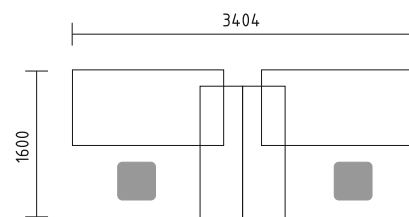

- BYL20** x2 desk 1702/1600/740mm
- MM-PM** x3 lounge seat 450/450/420mm

Our rich selection of cabinets makes the size of your office irrelevant by demonstrating versatility in all conditions. Our system promotes utilizing limited spaces for maximum productivity and communication.