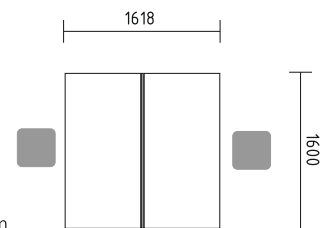

1. **BAG10** desk 1600/1200/740mm + **M04** mediabox 4x230V, 2xRJ45, 1xUSB
   BAG11 desk 1600/1200/740mm + **M04** mediabox 4x230V, 2xRJ45, 1xUSB
   SLD13HT x2 pedestal with HPL front and top 416/600/587mm
   A3104HZ x3 storage with HPL front 801/432/1129mm

1. **BAG218** bench 1600/1618/740mm
   ZMG16 acoustic panel 1590/38/350mm
   ZS01 sliding door storage 2000/434/1129mm