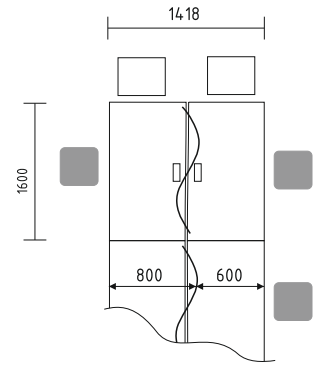

OGI_A

It is important that the design caters to the comfort and functionality of the work place interior.
The OGI_A design offers two types of worktop counters sizes and an S shaped panel.

- **BAG316** bench 3200/1418/740mm + **M05** top access
- **RS15** panel 1500/400mm
- **KKT12** x2 pedestal 402/600/586mm