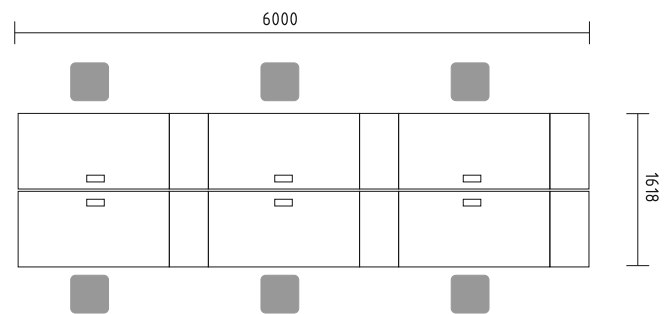

- BQG05** desk 1800/800/740mm
- SLD13** pedestal 416/600/586mm
- A3504** x3 storage 801/432/1129mm + **AS31** x6 glass door 3oh
- WS01** hanger 780/310/1640mm

Simplistic design of benches enhances the flow of communication and allows eye contact with minimum obstruction.

- BQG40** x2 bench 1600/3218/740mm
- ZNG16P** x2 MFC panel with fabric screen 1590/46/350mm
- ZS03** x2 sliding door storage 2000/434/1129mm
- CAN11** x2 lamp 1105/360/360mm

- BQG34** x3 bench 1600/1618/740mm + **M05** top access
- KDT73** x6 pedestal 402/800/740mm
- A6505** x3 storage 1000/432/2185mm
- A6105** x3 storage 1000/432/2185mm
- S81** x2 vertical cable duct