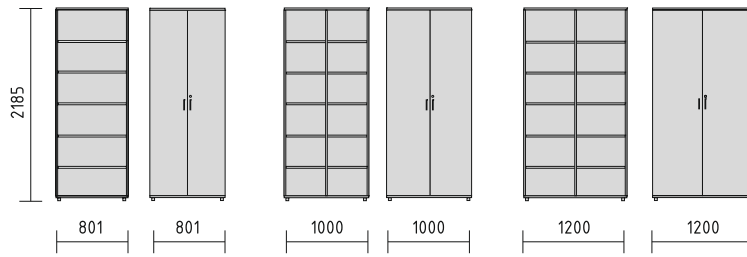

60H

storages bookcases

Your personal office tastes can be revealed by a broad spectrum of storage answers.