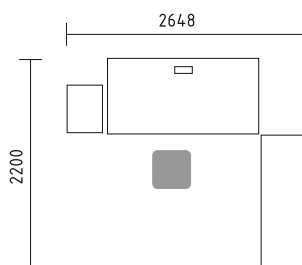

- BQG05** desk 1800/800/740mm
- SLD13** pedestal 416/600/586mm
- A3504** x3 storage 801/432/1129mm + **AS31** x6 glass door 3oh
- WS01** hanger 780/310/1640mm

Simplistic design of benches enhances the flow of communication and allows eye contact with minimum obstruction.

- BQG40** x2 bench 1600/3218/740mm
- ZNG16P** x2 MFC panel with fabric screen 1590/46/350mm
- ZS03** x2 sliding door storage 2000/434/1129mm
- CAN11** x2 lamp 1105/360/360mm

- BQG34** x3 bench 1600/1618/740mm + **M05** top access
- KDT73** x6 pedestal 402/800/740mm
- A6505** x3 storage 1000/432/2185mm
- A6105** x3 storage 1000/432/2185mm
- S81** x2 vertical cable duct

**BUG22** desk 1800/800/740mm + **M04** mediabox 4x230v, 2xRJ45, 1xUSB  
**A14M** manager storage 1400/432/600mm  
**SLD13HT** pedestal with HPL front and top 416/600/587mm  
**A3504** x2 storage 801/432/1129mm + **AS300** x2 glass door with aluminium frame  
**WS01** hanger 780/310/1640mm