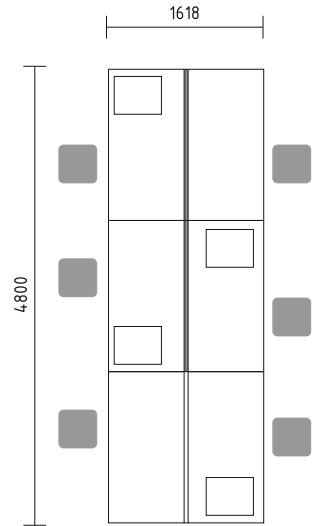

The modular functionality of our desks supports creativity in a confined space with an easy access to media ports.

Simplified assembly encourages timesaving solutions when creating a new work environment to suit the needs of both the individual contributor and the workgroup.

- **BYG58** bench 3200/1618/740mm + **BYG14** bench 1600/1618/740mm
- **KDT13** x4 pedestal 402/600/586mm
- **ZNG16P** x2 MFC panel with fabric screen 1590/46/350mm
- **A3105** x3 storage 801/432/1129mm