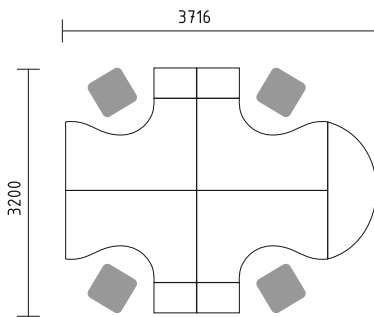

OGI_N

Workstations can be flexibly customized with desks extensions influencing brainstorming sessions and important decision making.

- **BNG17** x2 desk 1800/1200/740mm
- **BNG18** x2 desk 1800/1200/740mm
- **ZMG18** x2 acoustic panel 1790/38/350mm
- **ZMG12** x2 acoustic panel 1190/38/350mm
- **KDT64** x4 pedestal 402/600/740mm
- **MM-PM** x3 lounge seat 450/450/420mm

- **BNG10** x2 desk 1600/1200/740mm
- **BNG11** x2 desk 1600/1200/740mm
- **PL20** extension 1600/516mm + **NE41** supporting leg $\varnothing$ 40/712mm
- **KKT64** x4 pedestal 402/600/740mm
- **A3L06** x3 tambour storage 1200/434/1129mm