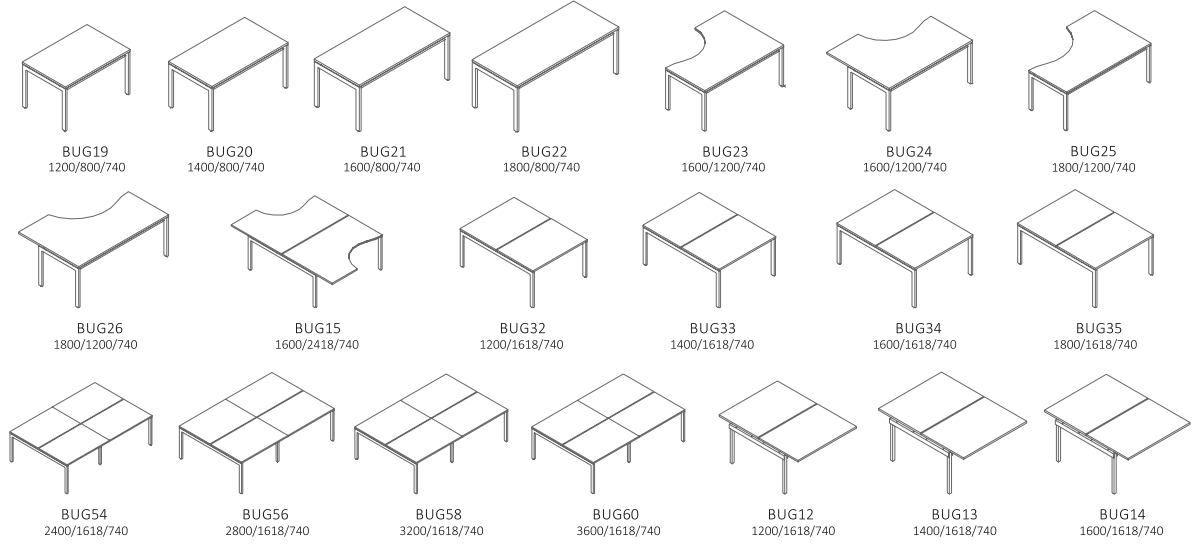

# wardrobe

# glass door

Wing cabinet door styling is available in tempered and clouded glass in aluminium frame.

OGI\_Q

OGI\_U

OGI\_Y