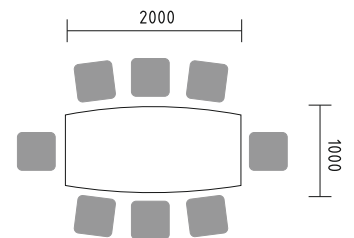

**BUG56** bench 2800/1618/740mm + **M05** top access  
**A5104HZ** x4 storage with HPL front 801/432/1833mm  
**SNL16** sunbeam lamp  $\varnothing$ 1440/410mm

These unique conference tables inspire communication and teamwork.

- PLF14L** table 1400/1000/1100/740mm + **M05** top access
- PLF14P** table 1400/1000/1100/740mm + **M05** top access
- PLF14S** table 1400/1100/740mm

**PLF12P** table 2000/1000/800/740mm

**PLF81** table 800/800/740mm