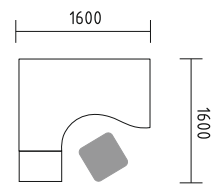

Cleverly disguised media ports are camouflaged within the legs of these desks underlying their functionality and classic design.

- **BNG17** desk 1800/1200/740mm
- **PL27** extension $\varnothing$ 1200mm + **NE41** supporting leg $\varnothing$ 40/712mm
- **KDT64** pedestal 402/600/740mm
- **A2L06** x2 tambour storage 1200/434/740mm
- **LOUNGE SEAT** - possible configuration

- **BNG10** desk 1600/1200/740mm
- **KKT64** pedestal 402/600/740mm
- **A5104** x2 storage 801/432/1833mm
- **A5504** storage 801/432/1833mm + **AS300** glass door with aluminium frame 3oh
- **A2104** x3 storage 801/432/777mm
- **ST08** table $\varnothing$ 800/730mm