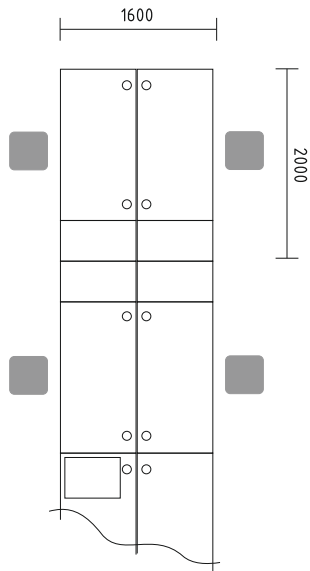

Harmonious combinations of thoughtful organization and desk contours promises clear concentration on important tasks at work.