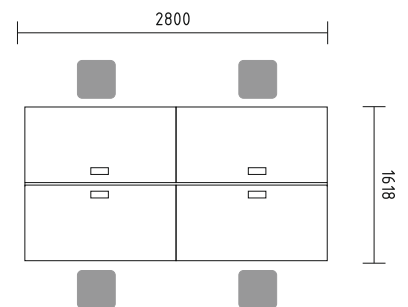

BUG58 bench 3200/1618/740mm + **BUG14** x2 bench 1600/1618/740mm + **M04** mediabox 4x230V, 2xRJ45, 1xUSB
A2104HZ x3 storage with HPL front 801/432/777mm
A2504 storage 801/432/777mm

BUG56 bench 2800/1618/740mm + **M05** top access
A5104HZ x4 storage with HPL front 801/432/1833mm
SNL16 sunbeam lamp $\varnothing$ 1440/410mm