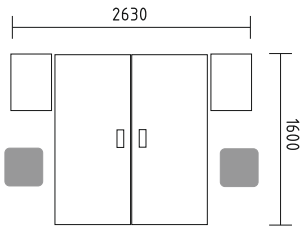

Respecting privacy and healthy comfort, our attractive work desks promote a productive atmosphere for the individual and group. Thanks to our wide collection of sliding door and shutter cabinets your office space can be even more optimised.

- **BNG05** x2 desk 1800/800/740mm + **MO4** mediabox 4x230V, 2xRJ45, 1xUSB
- **KKT11** x2 pedestal 416/600/586mm + **SKP13** pillow 416/600/40mm
- **A3504** x3 storage 801/432/1129mm
- **A3P06** x2 sliding door storage 1200/432/1129mm

- **BNG04** x2 desk 1600/800/740mm
- **KKT74** x2 pedestal 402/800/740mm
- **PL22** extension 1618/600mm + **NG41** supporting leg 40/40/712mm
- **ZMG16** acoustic panel 1590/38/350mm
- **A5104** x2 storage 801/432/1833mm
- **A5504** 801/432/1833mm