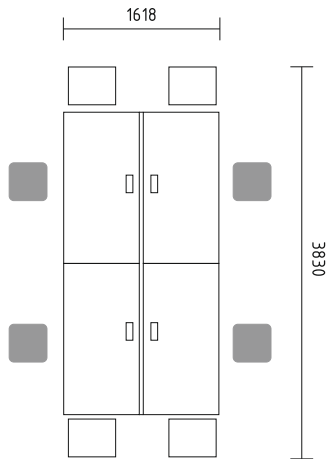

Our modulares are a perfect solution for your vibrant business.
A carefully chosen delicate colour scheme promotes a relaxing work atmosphere.