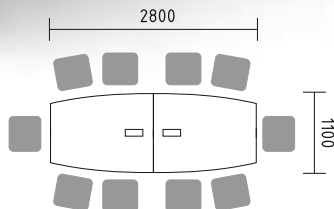

- BUG58** bench 3200/1618/740mm + **BUG14** bench 1600/1618/740mm + **M05** top access  
**SLD13HT** x3 pedestal with HPL front and top 416/600/587mm  
**ZMG16** x3 acoustic panel 1590/38/350mm  
**WS01** hanger 780/310/1640mm  
**SNL16** x2 sunbean lamp Ø1440/410mm

# conference tables

The conference tables complement the OGI workstation system.  
Different appearance and dimensions create endless possibilities of arrangement.

**ST12** table Ø1200/730mm  
**A3504** x3 storage 801/432/1129mm + **AS300** glass door with aluminium frame 3oh

- ST12E** table 2000/1000/730mm
- A2104** x2 storage 801/432/777mm
- A2504** storage 801/432/777mm
- A2902** storage 402/432/777mm

**ST14** x2 table 1400/1000/1100/730mm

**ST14** x2 table 1400/1000/1100/730mm + **M05** top access  
**ST14S** table 1400/1100/730mm