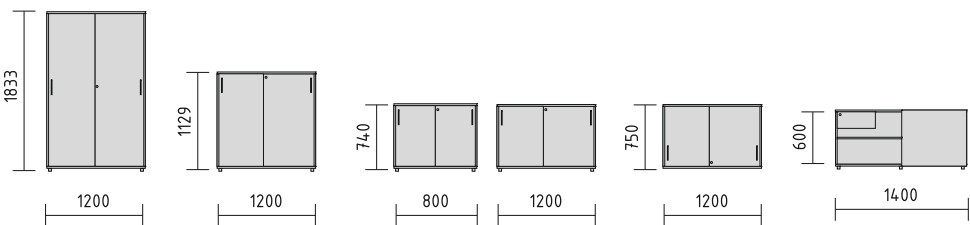

sliding/blind door

Tambour and sliding door cabinets can be perfectly aligned in compact spaces.