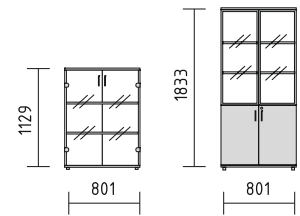

wardrobe

glass door

Wing cabinet door styling is available in tempered and clouded glass in aluminium frame.