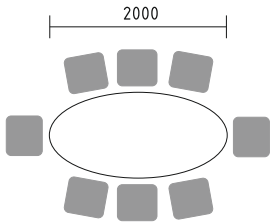

- **ST12E** table 2000/1000/730mm
- **A2104** x2 storage 801/432/777mm
- **A2504** storage 801/432/777mm
- **A2902** storage 402/432/777mm