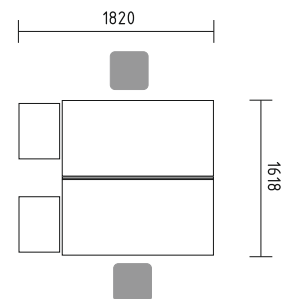

- **BVG03** x4 desk 1400/800/740mm + **PK80** cable grommet $\varnothing$ 80
- **KKT74** x4 pedestal 402/800/740mm
- **BVG04** x2 desk 1600/800/740mm + **PK80** cable grommet $\varnothing$ 80
- **KKT13** x2 pedestal 402/600/586mm
- **K3104** x4 storage 801/432/1129mm
- **A3F04** x2 storage with file drawers 801/432/1129mm

- **BVG03** x2 desk 1400/800/740mm
- **ZNG14P** MFC panel with fabric screen 1390/46/350mm
- **KKT13** x4 pedestal 402/600/586mm