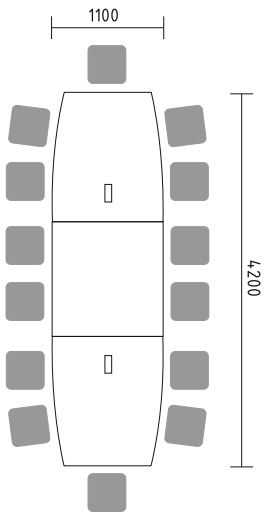

- BNG10** desk 1600/1200/740mm
- KKT64** pedestal 402/600/740mm
- A5104** x2 storage 801/432/1833mm
- A5504** storage 801/432/1833mm + **AS300** glass door with aluminium frame 3oh
- A2104** x3 storage 801/432/777mm
- ST08** table  $\varnothing$ 800/730mm

- BQG56** bench 2800/1618/740mm + **M04** mediabox 4x230V, 2xRJ45, 1xUSB
- PL22** x2 extension 1618/600mm + **NG41** x4 supporting leg 40/40/712mm
- S81** vertical cable duct
- A3504** storage 801/432/1129mm
- A3104HZ** x4 storage with HPL front 801/432/1129mm
- A14M** manager storage 1400/432/600mm
- SSL15** x2 ellipse lamp 1500/590/300mm

Cleverly disguised media ports are camouflaged within the legs of these modern conference desks underlying their functionality and impressive design.

**BUG58** bench 3200/1618/740mm + **BUG14** x2 bench 1600/1618/740mm + **M04** mediabox 4x230V, 2xRJ45, 1xUSB  
**A2104HZ** x3 storage with HPL front 801/432/777mm  
**A2504** storage 801/432/777mm

**BUG56** bench 2800/1618/740mm + **M05** top access  
**A5104HZ** x4 storage with HPL front 801/432/1833mm  
**SNL16** sunbeam lamp  $\varnothing$ 1440/410mm

These unique conference tables inspire communication and teamwork.