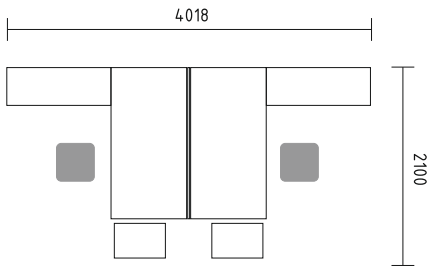

- BQG05** desk 1800/800/740mm
- SLD13** pedestal 416/600/586mm
- A3504** x3 storage 801/432/1129mm + **AS31** x6 glass door 3oh
- WS01** hanger 780/310/1640mm

Simplistic design of benches enhances the flow of communication and allows eye contact with minimum obstruction.

- BUG58** bench 3200/1618/740mm + **BUG14** bench 1600/1618/740mm + **M05** top access  
**SLD13HT** x3 pedestal with HPL front and top 416/600/587mm  
**ZMG16** x3 acoustic panel 1590/38/350mm  
**WS01** hanger 780/310/1640mm  
**SNL16** x2 sunbean lamp Ø1440/410mm

# OGI\_Y

Perfectly placed higher cabinets and pedestals have a modern adaptability thus creating an unrivalled work environment.

- BYL20** desk 1702/1600/740mm
- UR15** metal modesty panel 1400/15/300mm
- KDT13** pedestal 402/600/586mm
- ST08** table Ø800/730mm

- BYL20** x2 desk 1702/1600/740mm
- MM-PM** x3 lounge seat 450/450/420mm

Our rich selection of cabinets makes the size of your office irrelevant by demonstrating versatility in all conditions. Our system promotes utilizing limited spaces for maximum productivity and communication.