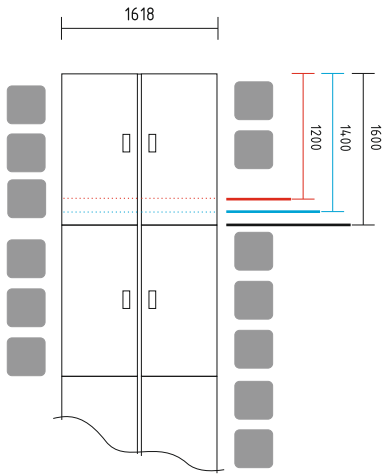

- BYG34** bench 1600/1618/740mm
- A2L06** x2 tambour storage 1200/434/740mm
- KKT13** x2 pedestal 402/600/586mm
- ZMG16** acoustic panel 1590/38/350mm

- BYG58** bench 3200/1618/740mm + **M05** top access
- S81** x2 vertical cable duct
- KDT13** x4 pedestal 402/600/586mm

- BNG10** desk 1600/1200/740mm
- KKT64** pedestal 402/600/740mm
- A5104** x2 storage 801/432/1833mm
- A5504** storage 801/432/1833mm + **AS300** glass door with aluminium frame 3oh
- A2104** x3 storage 801/432/777mm
- ST08** table  $\varnothing$ 800/730mm

# conference tables

The conference tables complement the OGI workstation system.  
Different appearance and dimensions create endless possibilities of arrangement.

**ST12** table Ø1200/730mm  
**A3504** x3 storage 801/432/1129mm + **AS300** glass door with aluminium frame 3oh

- ST12E** table 2000/1000/730mm
- A2104** x2 storage 801/432/777mm
- A2504** storage 801/432/777mm
- A2902** storage 402/432/777mm

**ST14** x2 table 1400/1000/1100/730mm

**ST14** x2 table 1400/1000/1100/730mm + **M05** top access  
**ST14S** table 1400/1100/730mm