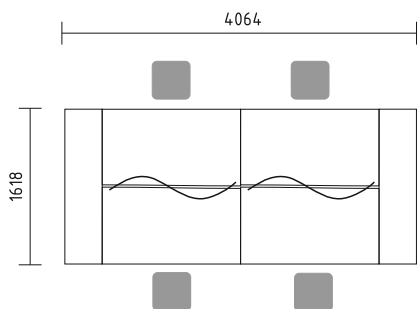

OGI_A

This design allows for the easy arrangement of your interior work space.

- **BAG318** bench 3200/1618/740mm + **PK80** cable grommet $\varnothing$ 80
- **RS15P** x2 panel 1500/400mm
- **A3L09** x2 tambour storage 1618/432/1129mm
- **PA1L** x2 panel 760/18/350mm
- **WS05** hanger 350/1700mm
- **LOUNGE SEAT** possible configuration