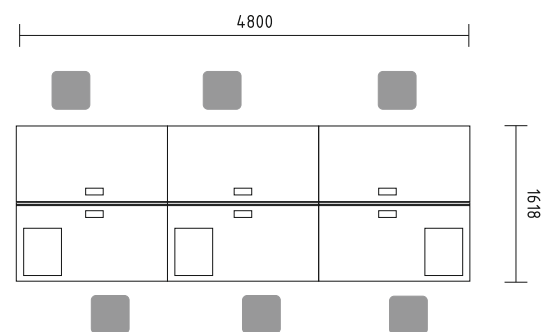

1. **BUG56** bench 2800/1618/740mm + **M05** top access
   SLD13 x4 pedestal 416/600/586mm + **SKP13** x4 pillow 416/600/40mm
   A3104HZ x3 storage with HPL front 801/432/1129mm

1. **BUG58** bench 3200/1618/740mm + **BUG14** bench 1600/1618/740mm + **M05** top access
   SLD13HT x3 pedestal with HPL front and top 416/600/587mm
   ZMG16 x3 acoustic panel 1590/38/350mm
   WS01 hanger 780/310/1640mm
   SNL16 x2 sunbean lamp Ø1440/410mm