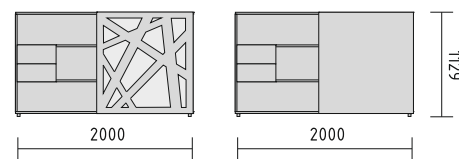

hpl/melamine sliding door

Ogi cupboard connect esthetics and elegance with ergonomics. Impressive frontal parts with zigzag patterns cover perfectly designed interior with spacious drawers and shelves for files. The system provides a possibility to choose a different front finish. Apart from the metal framework – gloss HPL and melamine fronts are also available.