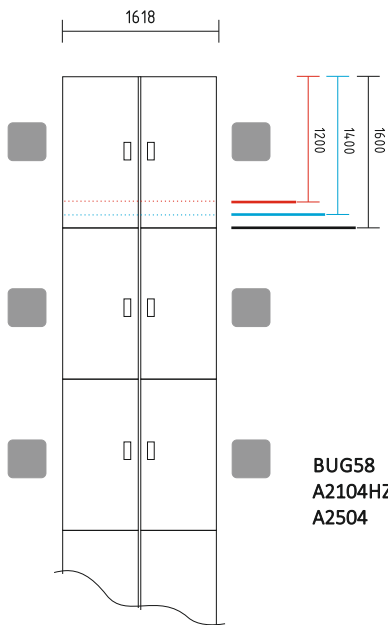

Cleverly disguised media ports are camouflaged within the legs of these modern conference desks underlying their functionality and impressive design.