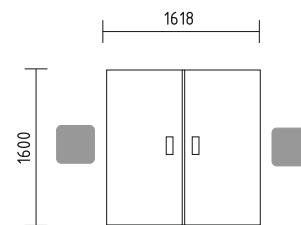

OGI_U

This evolutionary multifunctional desk system can be easily arranged in cluttered as well as in wide-open spaces.

BUG34 bench 1600/1618/740mm + **M05** top access
S83 x2 computer hanger
S81 vertical cable duct