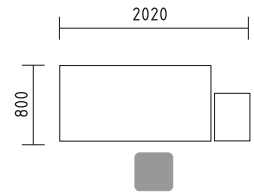

OGI_A

The OGI system's versatility allows the re-invention of individual spaces, creating a prestigious managerial atmosphere.

- **BAG04** desk 1600/800/740mm
- **SLD13HT** pedestal with HPL front and top 416/600/587mm
- **A5104HZ** x2 storage wit HPL front 801/432/1833mm
- **A5902** storage 402/432/1833mm