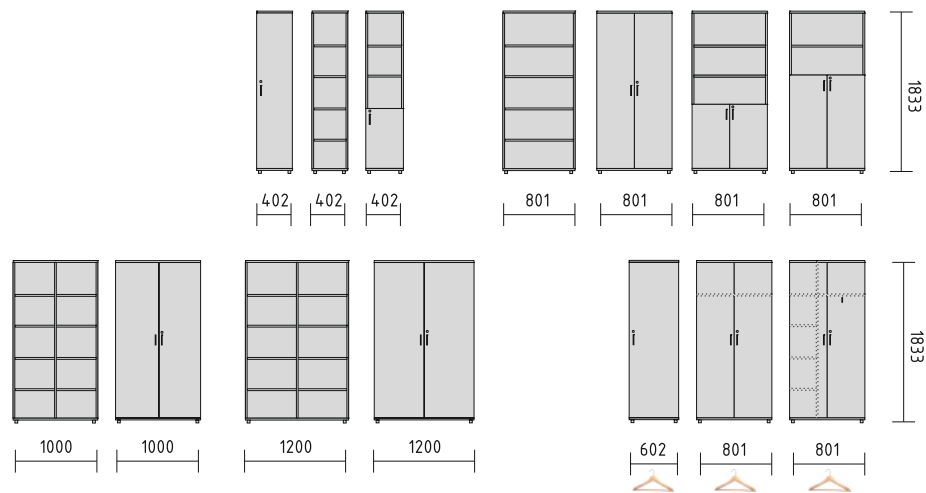

## storages bookcases

Your personal office tastes can be revealed by a broad spectrum of storage answers.

Metal shelving units within storage containers with measurements of 800, 1000, and 1200 mm allow for 41kg of document security which would otherwise clutter surrounding shelves.