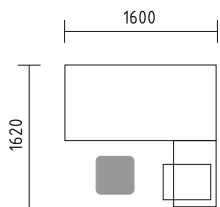

- BQG05** desk 1800/800/740mm
- SLD13** pedestal 416/600/586mm
- A3504** x3 storage 801/432/1129mm + **AS31** x6 glass door 3oh
- WS01** hanger 780/310/1640mm

Simplistic design of benches enhances the flow of communication and allows eye contact with minimum obstruction.

- BYL20** x2 desk 1702/1600/740mm
- MM-PM** x3 lounge seat 450/450/420mm

Our rich selection of cabinets makes the size of your office irrelevant by demonstrating versatility in all conditions. Our system promotes utilizing limited spaces for maximum productivity and communication.

- BYG58** bench 3200/1618/740mm + **BYG14** bench 1600/1618/740mm
- KDT13** x4 pedestal 402/600/586mm
- ZNG16P** x2 MFC panel with fabric screen 1590/46/350mm
- A3105** x3 storage 801/432/1129mm

- BYG56** bench 2800/1618/740mm + **BYG13** bench 1400/1618/740mm
- S81** vertical cable duct
- ZNG14P** x2 MFC panel with fabric screen 1390/46/350mm
- KKT13** x4 pedestal 402/600/586mm
- K3504** x3 storage 801/385/1129mm
- SNL16** x2 sunbean lamp Ø1440/410mm

- BAG04** desk 1600/800/740mm
- PL02** extension 800/600mm + **NS10** x2 supporting leg 30/60/712mm
- SLD13** pedestal 416/600/586mm
- A2L06** x2 tambour storage 1200/434/740mm
- PS2** table Ø550/640mm
- MM-1N** x2 lounge seat 790/720/770mm