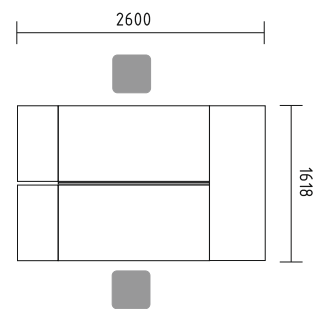

Respecting privacy and healthy comfort, our attractive work desks promote a productive atmosphere for the individual and group. Thanks to our wide collection of sliding door and shutter cabinets your office space can be even more optimised.

- **BNG05** x2 desk 1800/800/740mm + **MO4** mediabox 4x230V, 2xRJ45, 1xUSB
- **KKT11** x2 pedestal 416/600/586mm + **SKP13** pillow 416/600/40mm
- **A3504** x3 storage 801/432/1129mm
- **A3P06** x2 sliding door storage 1200/432/1129mm

- **BNG04** x2 desk 1600/800/740mm
- **KKT74** x2 pedestal 402/800/740mm
- **PL22** extension 1618/600mm + **NG41** supporting leg 40/40/712mm
- **ZMG16** acoustic panel 1590/38/350mm
- **A5104** x2 storage 801/432/1833mm
- **A5504** 801/432/1833mm