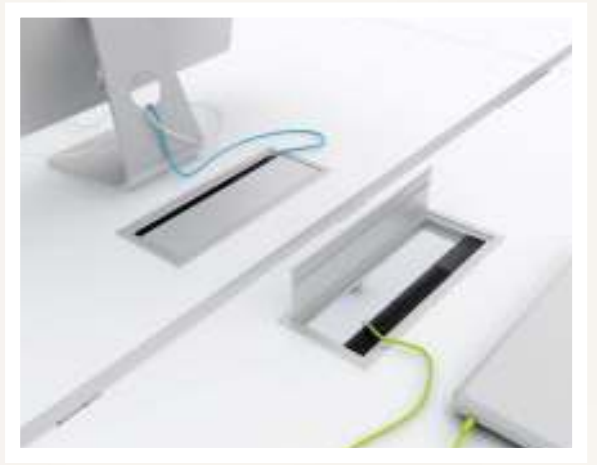

M05 top access
S81 vertical cable duct
S82 cable rack