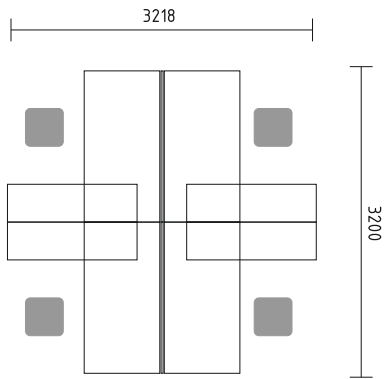

- BQG05** desk 1800/800/740mm
- SLD13** pedestal 416/600/586mm
- A3504** x3 storage 801/432/1129mm + **AS31** x6 glass door 3oh
- WS01** hanger 780/310/1640mm

Simplistic design of benches enhances the flow of communication and allows eye contact with minimum obstruction.