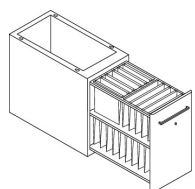

## Tower 2 Units

BTW2ZRFS

Product Code	Description	Height (mm)	Width (mm)	Depth (mm)
BTW21ZR	Tower 21, no top panel, 1 fixed 6mm shelf	718	420	800
BTW2BR2S	Tower 2; 18mm steel top panel, right-handed, 2 x shelf	698	420	800
BTW2BRBS	Tower 2; 18mm steel top panel, right-handed, Bulletin board, 1 x shelf	698	420	800
BTW2BRF	Tower 2; 18mm steel top panel, right-handed, filing rail	698	420	800
BTW2ZRFS	Tower 2; no top panel, right-handed, filing rail, 1 shelf	698	420	800

## Tower 3 Units

BTW3BR2S

Product Code	Description	Height (mm)	Width (mm)	Depth (mm)
BTW3BR2S	Tower 3; 18mm steel top panel, right-handed, 2 xshelf	1,118	450	800
BTW3BR3S	Tower 3; 18mm steel top panel, right-handed, 3 xshelf	1,118	450	800
BTW3BRB2S	Tower 3; 18mm steel top panel, right-handed, Bulletin board, 2 xshelf	1,118	450	800
BTW3BRBS	Tower 3; 18mm steel top panel, right-handed, Bulletin board, 1 xshelf	1,118	450	800
BTW3BRL2S	Tower 3; 18mm steel top panel, right-handed, Accessory ladder, 2 xshelf	1,118	450	800
BTW3BRLS	Tower 3; 18mm steel top panel, right-handed, Accessory ladder, 1 xshelf	1,118	450	800