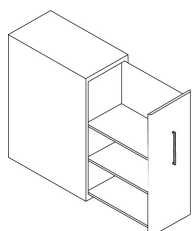

## Tower 2 Units

BTW2ZRFS

Product Code	Description	Height (mm)	Width (mm)	Depth (mm)
BTW21ZR	Tower 21, no top panel, 1 fixed 6mm shelf	718	420	800
BTW2BR2S	Tower 2; 18mm steel top panel, right-handed, 2 x shelf	698	420	800
BTW2BRBS	Tower 2; 18mm steel top panel, right-handed, Bulletin board, 1 x shelf	698	420	800
BTW2BRF	Tower 2; 18mm steel top panel, right-handed, filing rail	698	420	800
BTW2ZRFS	Tower 2; no top panel, right-handed, filing rail, 1 shelf	698	420	800

## Tower 3 Units

BTW3BR2S

Product Code	Description	Height (mm)	Width (mm)	Depth (mm)
BTW3BR2S	Tower 3; 18mm steel top panel, right-handed, 2 xshelf	1,118	450	800
BTW3BR3S	Tower 3; 18mm steel top panel, right-handed, 3 xshelf	1,118	450	800
BTW3BRB2S	Tower 3; 18mm steel top panel, right-handed, Bulletin board, 2 xshelf	1,118	450	800
BTW3BRBS	Tower 3; 18mm steel top panel, right-handed, Bulletin board, 1 xshelf	1,118	450	800
BTW3BRL2S	Tower 3; 18mm steel top panel, right-handed, Accessory ladder, 2 xshelf	1,118	450	800
BTW3BRLS	Tower 3; 18mm steel top panel, right-handed, Accessory ladder, 1 xshelf	1,118	450	800