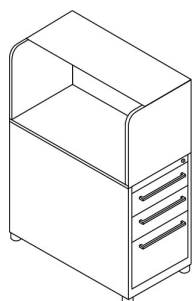

TWRPEDHEFF