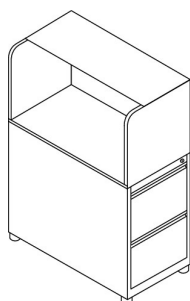

TWRPEDIFF

Product Code	Description	Height (mm)	Width (mm)	Depth (mm)
TWRBOX	open storage box at desk height	400	800	420
TWRPEDHEFF	free standing pedestal, 2 filing drawers, applied handles	698	420	800
TWRPEDHESSF	free standing pedestal, 2 stationery, 1 filing drawer, applied handles	698	420	800
TWRPEDIFF	free standing pedestal, 2 filing drawers, recessed handles	698	420	800
TWRPEDISSF	free standing pedestal, 2 stationery, 1 filing drawer, recessed handles	698	420	800
TWRTAM.SL	locking tambour storage box at desk height	400	800	420

2015-07-05