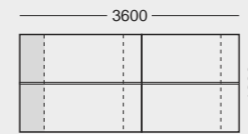

1

2

3

10

11

4

5

6

12

13

7

8

9

14

15

21

22

* NOVA