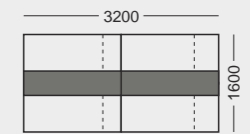

1

2

3

10

11

4

5

6

12

13

7

8

9

14

15

21

22

* NOVA