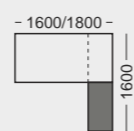

1

2

3

10

11

4

5

6

12

13

7

8

9

14

15

21

22

* NOVA